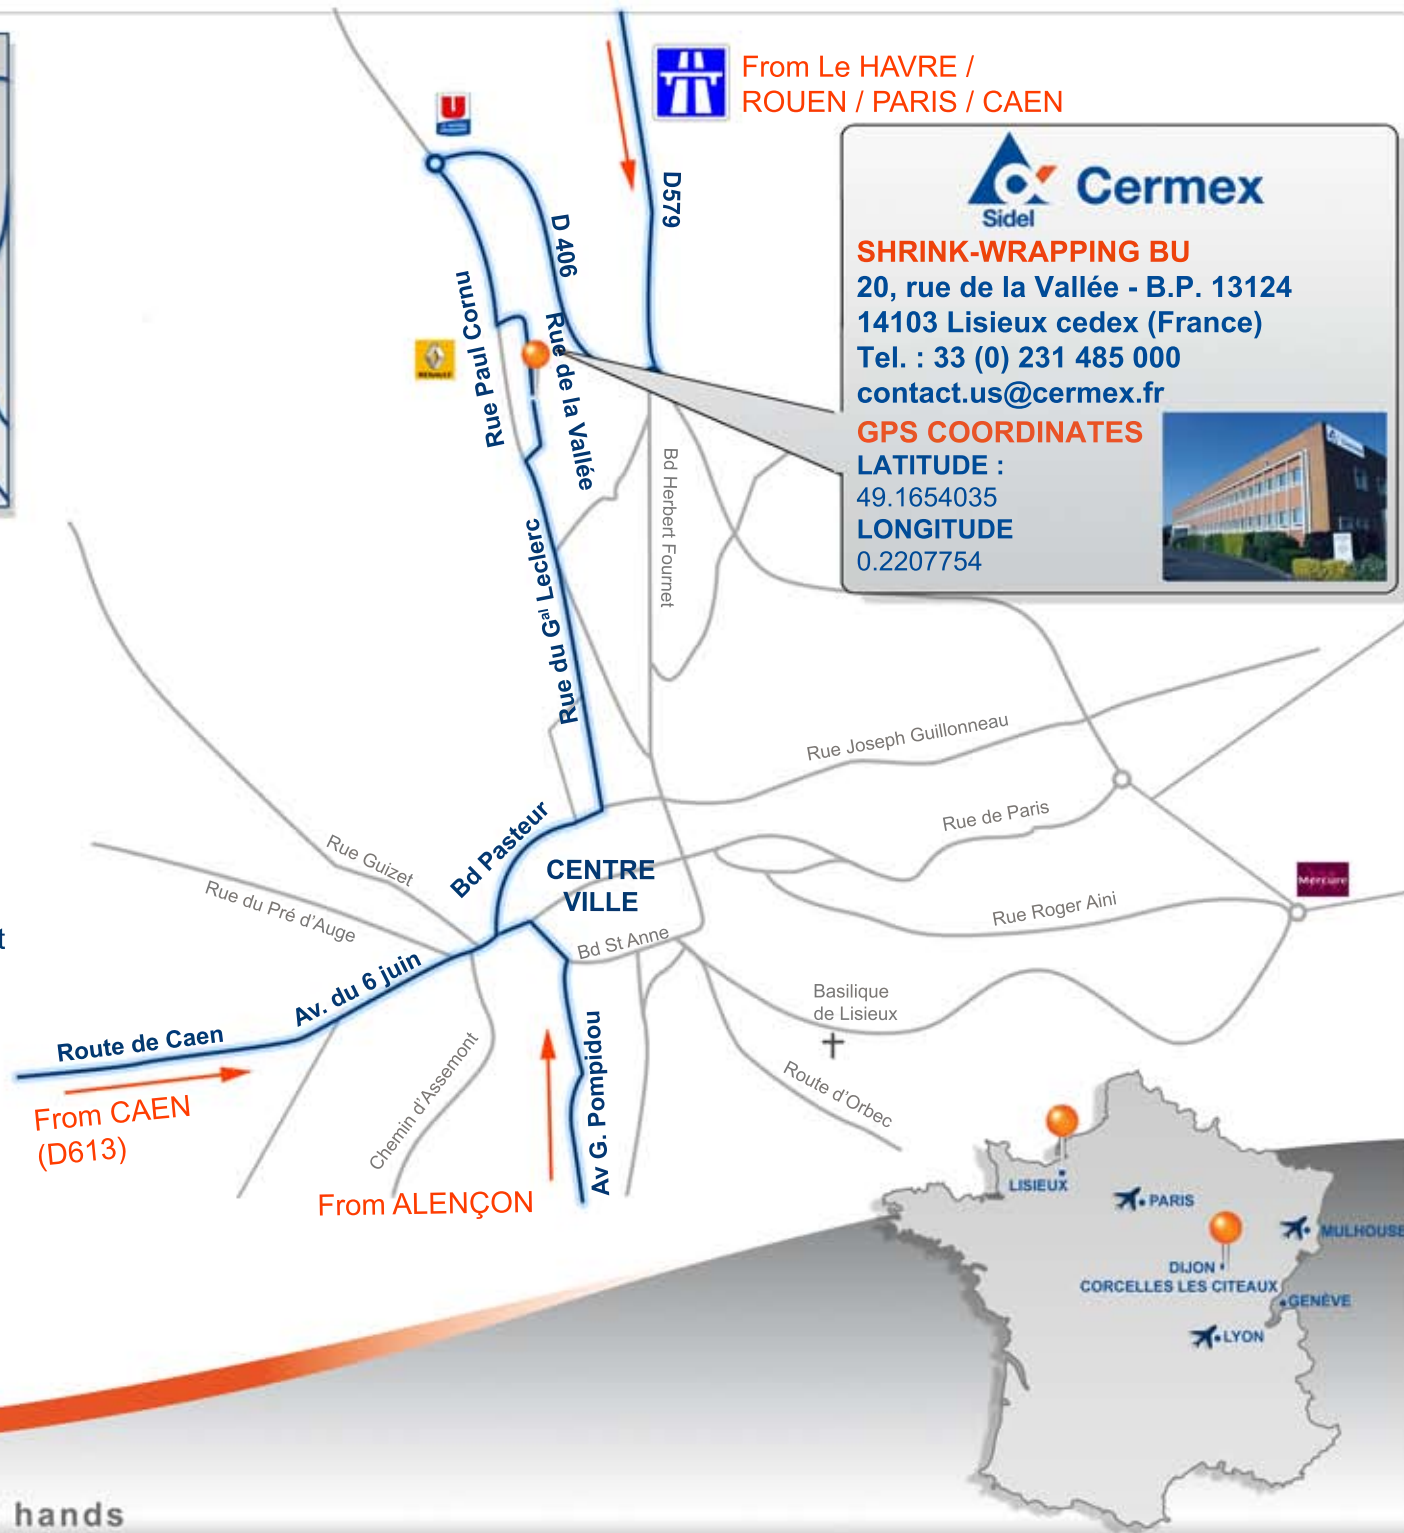

FROM CAEN (63 KM - 42 MINS)

Join the ring road and take the A13 motorway towards Paris. Then take exit 16 towards Lisieux/Pont l'Evêque via the D579.

FROM LE HAVRE (64 KM - 47 MINS)

Join the A29 motorway, then the A13 towards Caen. Take the Lisieux/Pont l'Evêque exit then follow Lisieux via the D579.

FROM ROUEN (98 KM - 63 MINS)

Join the A13 motorway towards Caen. Take the Lisieux/Pont l'Evêque exit then follow Lisieux via the D579.

FROM PARIS (172 KM - 134 MINS)

Join the A13 motorway towards Rouen/Caen. Take the Lisieux/Pont l'Evêque exit then follow Lisieux via the D579.

FROM ALENÇON (101 KM - 76 MINS)

Join the A28 motorway towards Lisieux. Take exit 15 near Orbec/Broglie, towards Lisieux. In Orbec, take the D519 towards Lisieux.

 From Le HAVRE / ROUEN / PARIS / CAEN

SHRINK-WRAPPING BU
 20, rue de la Vallée - B.P. 13124
 14103 Lisieux cedex (France)
 Tel. : 33 (0) 231 485 000
contact.us@cermex.fr

GPS COORDINATES
LATITUDE :
 49.1654035
LONGITUDE
 0.2207754

Your products are in good hands