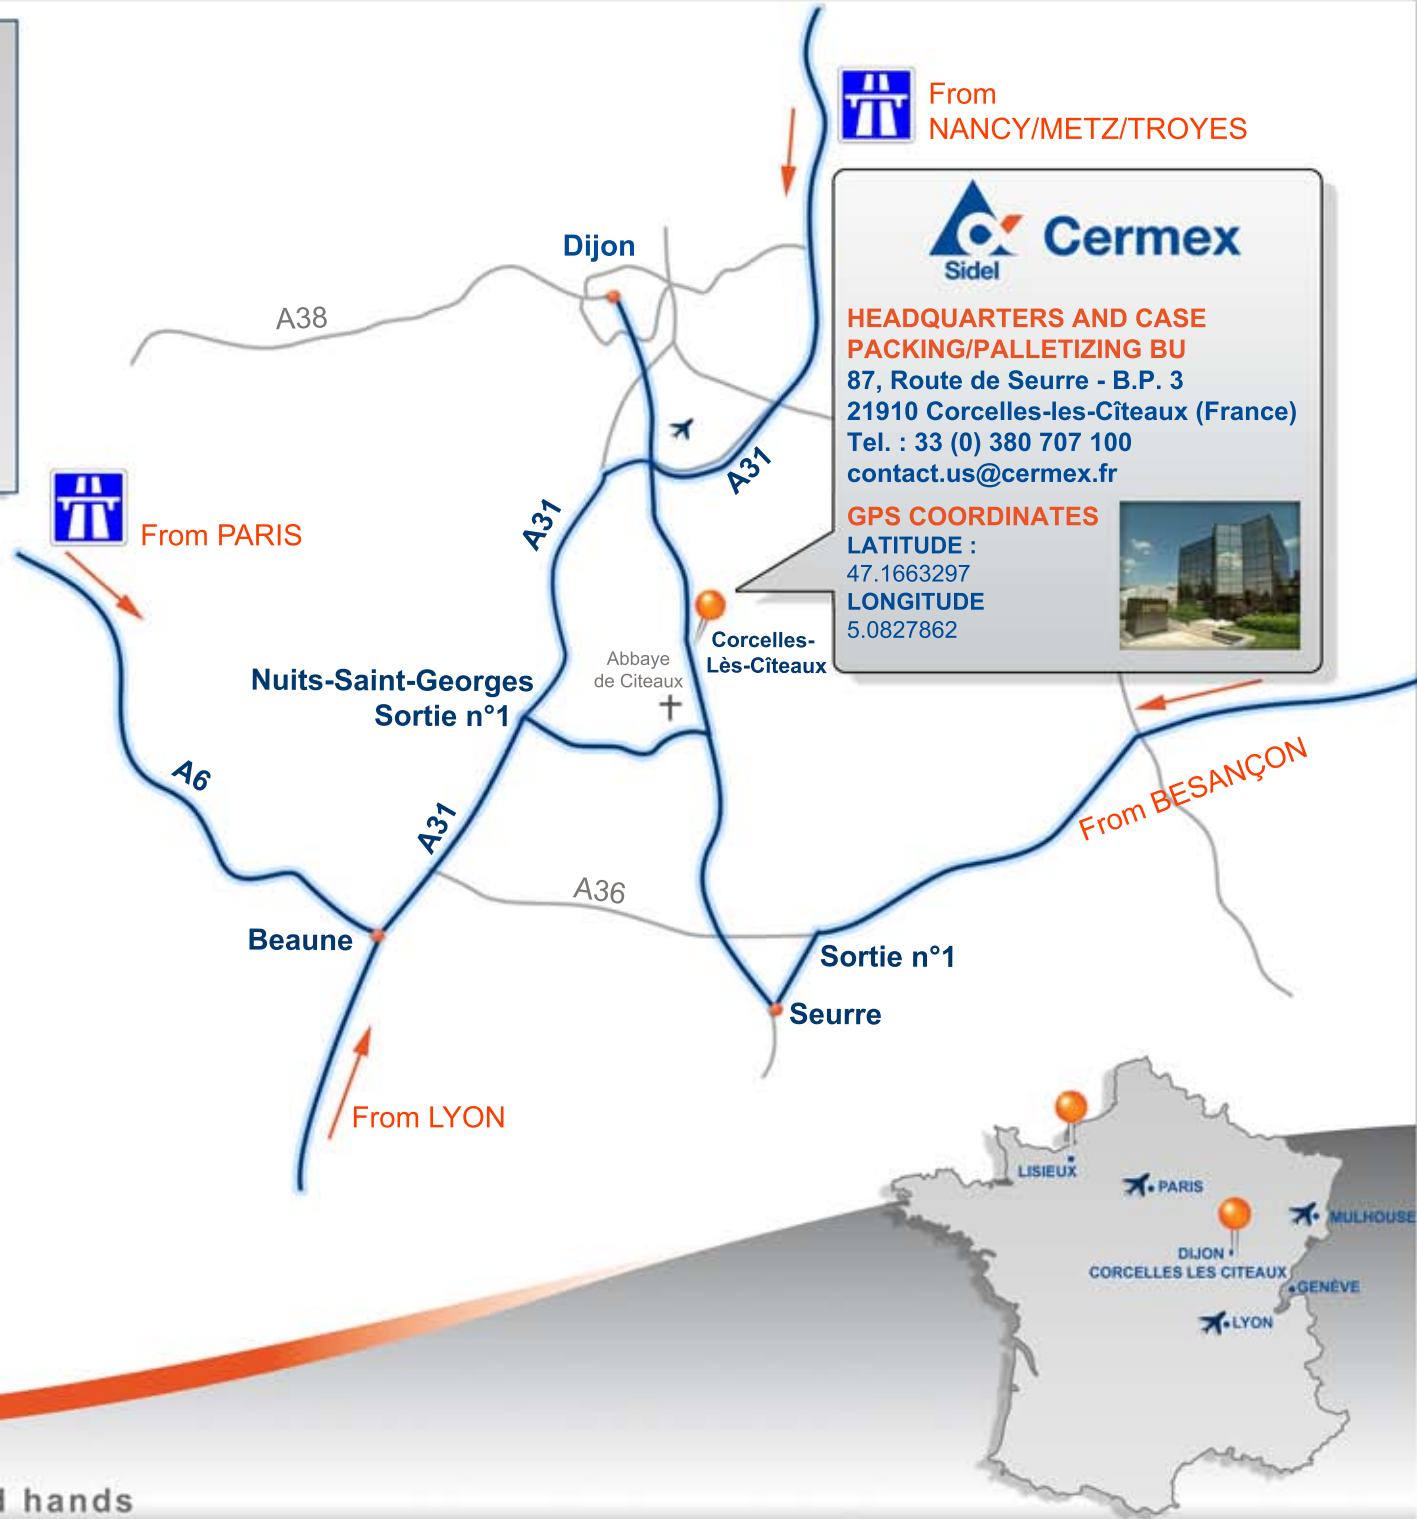

**FROM DIJON (20 KM - 25 MN)**

Follow signs for Longvic and then Seurre via the D996.

**FROM NANCY / METZ / TROYES (206 KM - 124 MN)**

Join the A31 motorway towards Dijon. Continue towards Beaune, then take exit 1 Nuits Saint Georges. Take the D8 towards the Cîteaux Abbey, then turn left towards Dijon via the D996.

**FROM BESANÇON (109 KM - 72 MN)**

Join the A36 motorway towards Dole/Beaune, then take exit 1 Saint Jean de Losne/Seurre. Follow signs for Seurre, then follows signs for Dijon/Corcelles les Cîteaux via the D996.

**FROM LYON (186 KM - 114 MN)**

Join the A6 then the A31 motorways towards Dijon, then take exit 1 Nuits Saint Georges. Take the D8 towards the Cîteaux Abbey, then turn left towards Dijon via the D996.

**FROM PARIS (336 KM - 210 MN)**

Join the A6 motorway towards Lyon. After exit 24 for Beaune/Savigny Les Beaune, follow the A31 motorway towards Dijon and take exit 1 Nuits Saint Georges. Take the D8 towards the Cîteaux Abbey, then turn left towards Dijon via the D996.