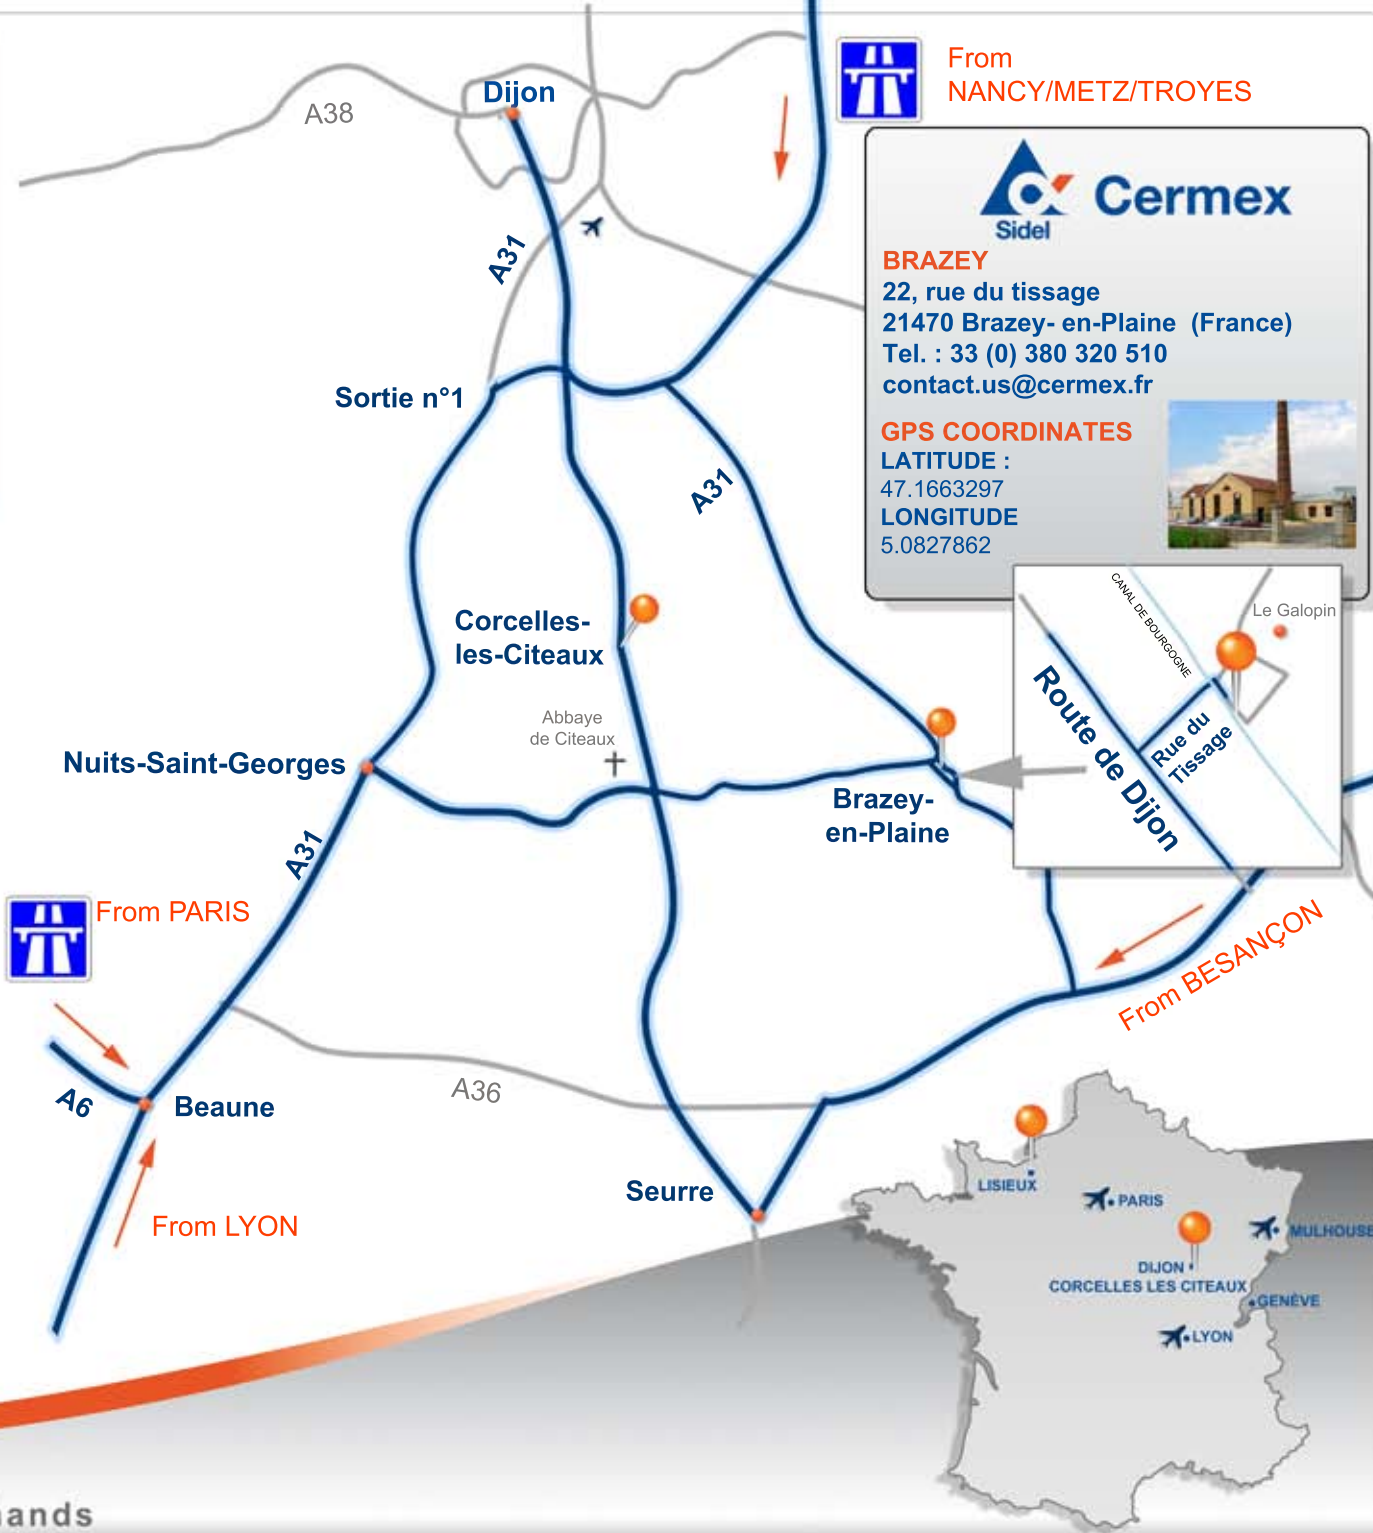

FROM DIJON (28 KM - 34 MINS)

Follow signs for Longvic and then Bretenière via the D968. Continue through Longecourt-en-Plaine. In Brazezy-en-Plaine, follow 'route de Dijon', then turn left into 'rue du Tissage', continue 500 metres then turn right after the canal bridge.

FROM CORCELLES LES CÎTEAUX (16 KM - 17 MINS)

Take the D996 towards Seurre, then turn left onto the D8 towards Brazezy-en-Plaine. In Aubigny-en-Plaine, turn left onto the D8a. In Brazezy turn right at the roundabout into 'route de Dijon', follow signs for the 'Galopin', then turn left into 'rue du Tissage', continue 500 metres then turn right after the canal bridge.

FROM BEAUNE/NUITS SAINT GEORGES (23 KM - 25 MINS)

In Nuits Saint Georges, take the D8 and continue through Agencourt, Saint-Nicolas-lès-Cîteaux and Aubigny-en-Plaine. Take the D8a to Brazezy-en-Plaine. In Brazezy turn right at the roundabout into 'route de Dijon', follow signs for the 'Galopin' then turn left into 'rue du Tissage', continue 500 metres then turn right after the canal bridge.